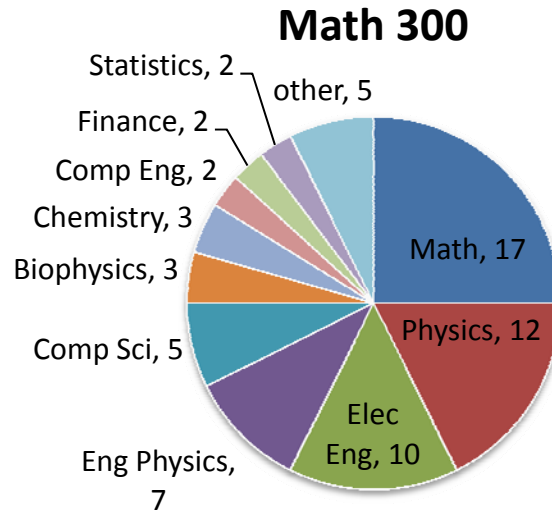

## Math 300 and 305 students' background

The only common course most students taken before Math 300 and 305 is Math 215/255. (uncertainty = standard error of mean)

	Math 300			Math 305	
	ENPH	Other BASC	Other	ENPH	Other
# students in class	7	13	48	44	17
# students who took Math 215/255	6	2	32	42	12
Math 215/255 average grades (%)	61.0 ± 4.1		80.7 ± 2.8	74.0 ± 2.4	65.9 ± 7.0