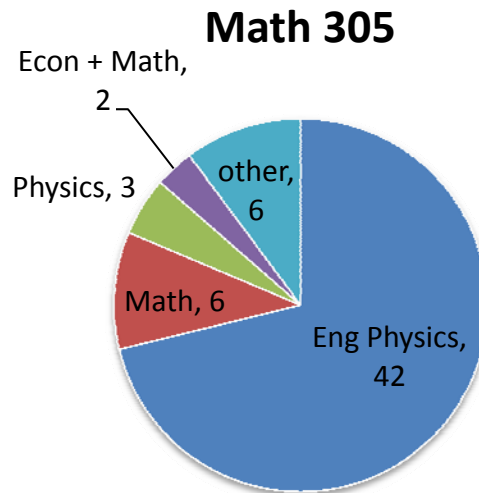

## Math 300 and 305 students' background

The only common course most students taken before Math 300 and 305 is Math 215/255. (uncertainty = standard error of mean)

	Math 300			Math 305	
	ENPH	Other BASC	Other	ENPH	Other
# students in class	7	13	48	44	17
# students who took Math 215/255	6	2	32	42	12
Math 215/255 average grades (%)	61.0 ± 4.1		80.7 ± 2.8	74.0 ± 2.4	65.9 ± 7.0